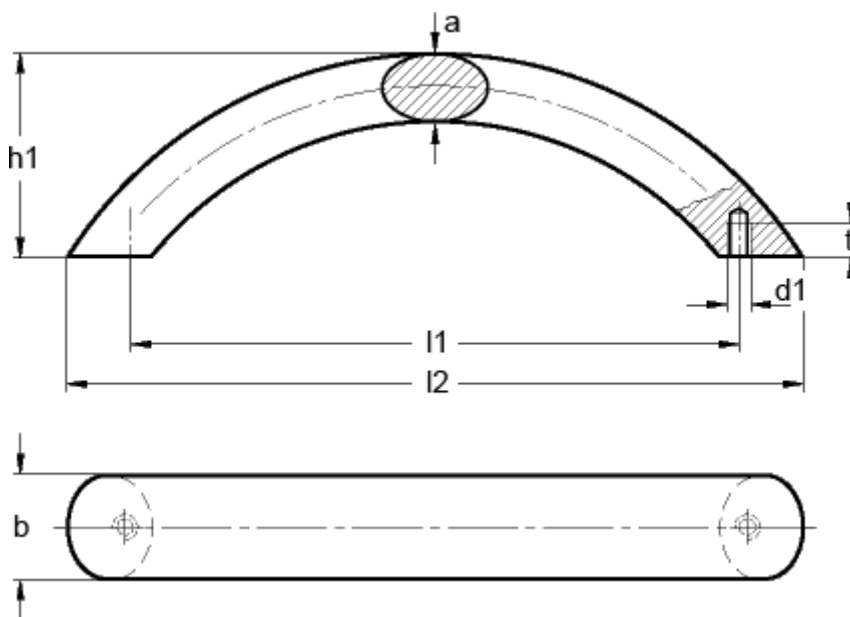

Article number: 20092365

Description: E+G Arch handle GN 565.4-20-192-A-SW

Measures

a	= 13
b	= 20
d1	= M6
h1	= 51
l1	= 192
l2	= 221
t min	= 8.5